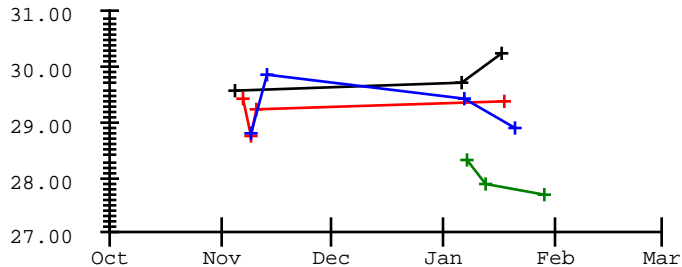

Daisy Walbridge

Meet	Date	200 Free	200 I.M.	50 Free	100 Fly	100 Free	500 Free	100 Back	100 Breast
2022-2023 Best Times		2:23.26	2:32.38	29.59	1:18.28	1:05.59	6:34.16	1:15.51	1:19.45
2023-2024 Best Times		2:21.70	2:30.89	28.78	1:20.69	1:04.65	6:17.44	1:14.95	1:16.99
2024-2025 Best Times		2:19.72	2:27.73	28.82	1:17.33	1:04.11	6:06.35	1:14.67	1:15.95
2526 Box Elder Invite	11-01-2025						6:11.67		1:20.05
2025 Nebo Invitational	11-08-2025		2:32.39			1:01.75			
2526 Bear River and Bo	11-17-2025	2:15.91						1:12.09	
2025 Thanksgiving Invi	11-21-2025		2:32.74				6:06.40		
2526 Alta vs. Box Elde	12-09-2025	2:14.17					6:05.23		
Silver Rush Invite	12-12-2025		2:28.72						1:17.11
Box Elder @ Sky View	12-16-2025	2:19.72					6:08.44		
SHS Holiday Invite	12-20-2025		2:34.11						1:19.79
Quad Meet 8Jan2026 - c	01-08-2026		2:30.15	28.34					1:19.04
2526 Weber and Springv	01-13-2026			27.90	1:12.48				
Box Elder, Bonneville	01-15-2026				1:11.15				1:16.66
2526 Westfield and Roy	01-22-2026		2:27.90				5:57.23		
2526 Clearfield and No	01-29-2026	2:13.27		27.71		1:00.73			
Region 5 Championships	02-06-2026		2:26.04						1:14.98
5A Utah High School St	02-20-2026		2:27.15						1:14.46

2022-2023 2023-2024 2024-2025 2025-2026

200 Free

200 I.M.

50 Free

100 Fly

100 Free

500 Free

100 Back