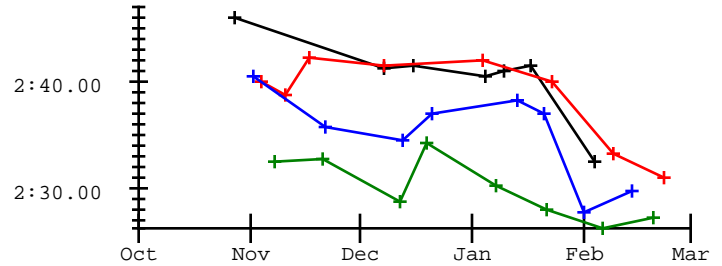

Daisy Walbridge

Meet	Date	200 Free	200 I.M.	50 Free	100 Fly	100 Free	500 Free	100 Back	100 Breast
2022-2023 Best Times		2:23.26	2:32.38	29.59	1:18.28	1:05.59	6:34.16	1:15.51	1:19.45
2023-2024 Best Times		2:21.70	2:30.89	28.78	1:20.69	1:04.65	6:17.44	1:14.95	1:16.99
2024-2025 Best Times		2:19.72	2:27.73	28.82	1:17.33	1:04.11	6:06.35	1:14.67	1:15.95
2526 Box Elder Invite	11-01-2025						6:11.67		1:20.05
2025 Nebo Invitational	11-08-2025		2:32.39			1:01.75			
2526 Bear River and Bo	11-17-2025	2:15.91						1:12.09	
2025 Thanksgiving Invi	11-21-2025		2:32.74				6:06.40		
2526 Alta vs. Box Elde	12-09-2025	2:14.17					6:05.23		
Silver Rush Invite	12-12-2025		2:28.72						1:17.11
Box Elder @ Sky View	12-16-2025	2:19.72					6:08.44		
SHS Holiday Invite	12-20-2025		2:34.11						1:19.79
Quad Meet 8Jan2026 - c	01-08-2026		2:30.15	28.34					1:19.04
2526 Weber and Springv	01-13-2026			27.90	1:12.48				
Box Elder, Bonneville	01-15-2026				1:11.15				1:16.66
2526 Westfield and Roy	01-22-2026		2:27.90				5:57.23		
2526 Clearfield and No	01-29-2026	2:13.27		27.71		1:00.73			
Region 5 Championships	02-06-2026		2:26.04						1:14.98
5A Utah High School St	02-20-2026		2:27.15						1:14.46

2022-2023 2023-2024 2024-2025 2025-2026

200 Free

200 I.M.

50 Free

100 Fly

100 Free

500 Free

100 Back