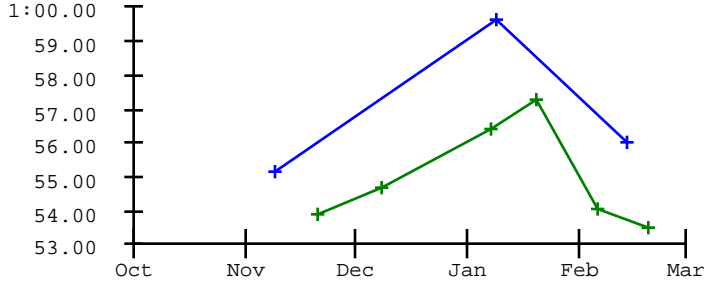

Layleigh Turner

Meet	Date	200 Free	200 I.M.	50 Free	100 Fly	100 Free	500 Free	100 Back	100 Breast
2022-2023 Best Times									
2023-2024 Best Times									
2024-2025 Best Times		2:02.75	2:12.86	24.92	1:04.70	55.13	5:32.55	1:00.92	1:09.51
2526 Box Elder Invite	11-01-2025			25.53				1:01.44	
SHS @ CHS 25	11-04-2025				1:05.70		5:28.64		
Wasatch Kickoff Invite	11-08-2025		2:14.36						1:08.63
2025 Thanksgiving Invi	11-21-2025		2:12.22			53.93			1:07.91
BHS vs CHS @ SHS	12-02-2025			25.56				1:01.12	
Farmington @ Syracuse	12-09-2025			25.37		54.67			
Wasatch Winter Invite	12-12-2025	1:57.04		24.58				58.62	
2025 Davis District	12-20-2025						5:17.00		1:07.21
Layton @ Syracuse	01-08-2026		2:23.01		1:02.76	56.42			
Syracuse @ Weber	01-15-2026			25.51					1:10.77
Syracuse @ Davis	01-20-2026					57.32			1:13.44
Region 1 Championships	02-06-2026		2:10.46	24.83		54.04			1:07.70
6A Utah High School St	02-20-2026		2:08.73	24.99		53.55			1:07.37

2022-2023 2023-2024 2024-2025 2025-2026

200 Free

200 I.M.

50 Free

100 Fly

100 Free

500 Free

100 Back