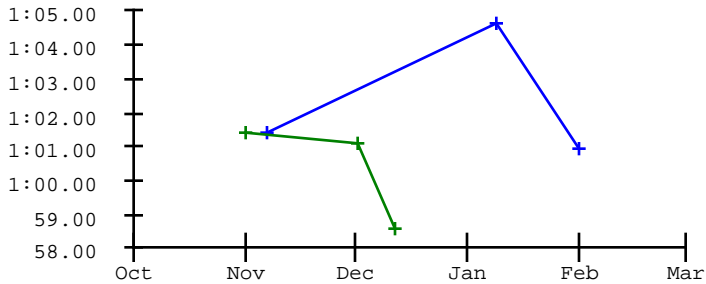

Layleigh Turner

Meet	Date	200 Free	200 I.M.	50 Free	100 Fly	100 Free	500 Free	100 Back	100 Breast
2022-2023 Best Times									
2023-2024 Best Times									
2024-2025 Best Times		2:02.75	2:12.86	24.92	1:04.70	55.13	5:32.55	1:00.92	1:09.51
2526 Box Elder Invite	11-01-2025			25.53				1:01.44	
SHS @ CHS 25	11-04-2025				1:05.70		5:28.64		
Wasatch Kickoff Invite	11-08-2025		2:14.36						1:08.63
2025 Thanksgiving Invi	11-21-2025		2:12.22			53.93			1:07.91
BHS vs CHS @ SHS	12-02-2025			25.56				1:01.12	
Farmington @ Syracuse	12-09-2025			25.37		54.67			
Wasatch Winter Invite	12-12-2025	1:57.04		24.58				58.62	
2025 Davis District	12-20-2025						5:17.00		1:07.21
Layton @ Syracuse	01-08-2026		2:23.01		1:02.76	56.42			
Syracuse @ Weber	01-15-2026			25.51					1:10.77
Syracuse @ Davis	01-20-2026					57.32			1:13.44
Region 1 Championships	02-06-2026		2:10.46	24.83		54.04			1:07.70
6A Utah High School St	02-20-2026		2:08.73	24.99		53.55			1:07.37

2022-2023 2023-2024 2024-2025 2025-2026

200 Free

200 I.M.

50 Free

100 Fly

100 Free

500 Free

100 Back