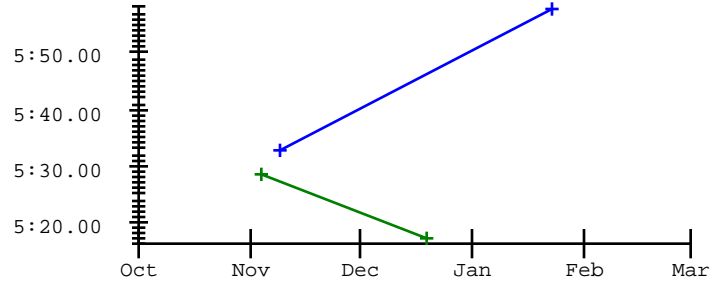

Layleigh Turner

Meet	Date	200 Free	200 I.M.	50 Free	100 Fly	100 Free	500 Free	100 Back	100 Breast
2022-2023 Best Times									
2023-2024 Best Times									
2024-2025 Best Times		2:02.75	2:12.86	24.92	1:04.70	55.13	5:32.55	1:00.92	1:09.51
2526 Box Elder Invite	11-01-2025			25.53				1:01.44	
SHS @ CHS 25	11-04-2025				1:05.70		5:28.64		
Wasatch Kickoff Invite	11-08-2025		2:14.36						1:08.63
2025 Thanksgiving Invi	11-21-2025		2:12.22			53.93			1:07.91
BHS vs CHS @ SHS	12-02-2025			25.56				1:01.12	
Farmington @ Syracuse	12-09-2025			25.37		54.67			
Wasatch Winter Invite	12-12-2025	1:57.04		24.58				58.62	
2025 Davis District	12-20-2025						5:17.00		1:07.21
Layton @ Syracuse	01-08-2026		2:23.01		1:02.76	56.42			
Syracuse @ Weber	01-15-2026			25.51					1:10.77
Syracuse @ Davis	01-20-2026					57.32			1:13.44
Region 1 Championships	02-06-2026		2:10.46	24.83		54.04			1:07.70
6A Utah High School St	02-20-2026		2:08.73	24.99		53.55			1:07.37

2022-2023 2023-2024 2024-2025 2025-2026

200 Free

200 I.M.

50 Free

100 Fly

100 Free

500 Free

100 Back