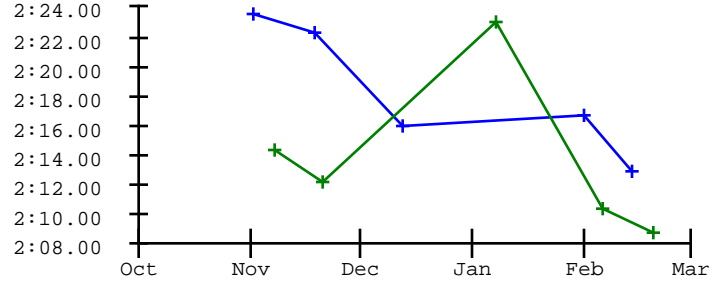

Layleigh Turner

Meet	Date	200 Free	200 I.M.	50 Free	100 Fly	100 Free	500 Free	100 Back	100 Breast
2022-2023 Best Times									
2023-2024 Best Times									
2024-2025 Best Times		2:02.75	2:12.86	24.92	1:04.70	55.13	5:32.55	1:00.92	1:09.51
2526 Box Elder Invite	11-01-2025			25.53				1:01.44	
SHS @ CHS 25	11-04-2025				1:05.70		5:28.64		
Wasatch Kickoff Invite	11-08-2025		2:14.36						1:08.63
2025 Thanksgiving Invi	11-21-2025		2:12.22			53.93			1:07.91
BHS vs CHS @ SHS	12-02-2025			25.56				1:01.12	
Farmington @ Syracuse	12-09-2025			25.37		54.67			
Wasatch Winter Invite	12-12-2025	1:57.04		24.58				58.62	
2025 Davis District	12-20-2025						5:17.00		1:07.21
Layton @ Syracuse	01-08-2026		2:23.01		1:02.76	56.42			
Syracuse @ Weber	01-15-2026			25.51					1:10.77
Syracuse @ Davis	01-20-2026					57.32			1:13.44
Region 1 Championships	02-06-2026		2:10.46	24.83		54.04			1:07.70
6A Utah High School St	02-20-2026		2:08.73	24.99		53.55			1:07.37

2022-2023 2023-2024 2024-2025 2025-2026

200 Free

200 I.M.

50 Free

100 Fly

100 Free

500 Free

100 Back