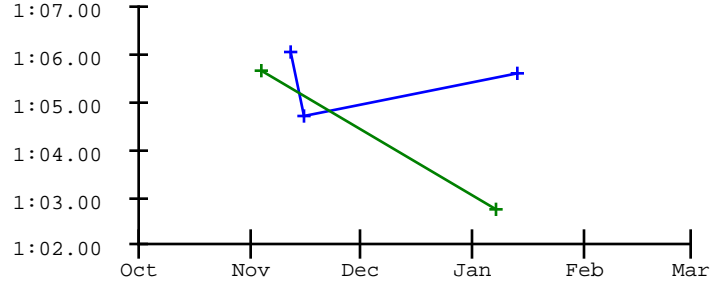

Layleigh Turner

Meet	Date	200 Free	200 I.M.	50 Free	100 Fly	100 Free	500 Free	100 Back	100 Breast
2022-2023 Best Times									
2023-2024 Best Times									
2024-2025 Best Times		2:02.75	2:12.86	24.92	1:04.70	55.13	5:32.55	1:00.92	1:09.51
2526 Box Elder Invite	11-01-2025			25.53				1:01.44	
SHS @ CHS 25	11-04-2025				1:05.70		5:28.64		
Wasatch Kickoff Invite	11-08-2025		2:14.36						1:08.63
2025 Thanksgiving Invi	11-21-2025		2:12.22			53.93			1:07.91
BHS vs CHS @ SHS	12-02-2025			25.56				1:01.12	
Farmington @ Syracuse	12-09-2025			25.37		54.67			
Wasatch Winter Invite	12-12-2025	1:57.04		24.58				58.62	
2025 Davis District	12-20-2025						5:17.00		1:07.21
Layton @ Syracuse	01-08-2026		2:23.01		1:02.76	56.42			
Syracuse @ Weber	01-15-2026			25.51					1:10.77
Syracuse @ Davis	01-20-2026					57.32			1:13.44
Region 1 Championships	02-06-2026		2:10.46	24.83		54.04			1:07.70
6A Utah High School St	02-20-2026		2:08.73	24.99		53.55			1:07.37

2022-2023 2023-2024 2024-2025 2025-2026

200 Free

200 I.M.

50 Free

100 Fly

100 Free

500 Free

100 Back