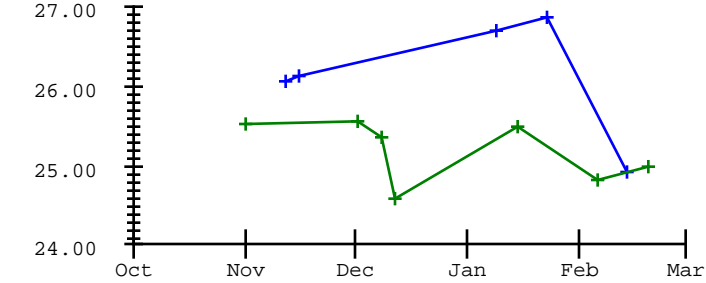

Layleigh Turner

Meet	Date	200 Free	200 I.M.	50 Free	100 Fly	100 Free	500 Free	100 Back	100 Breast
2022-2023 Best Times									
2023-2024 Best Times									
2024-2025 Best Times		2:02.75	2:12.86	24.92	1:04.70	55.13	5:32.55	1:00.92	1:09.51
2526 Box Elder Invite	11-01-2025			25.53				1:01.44	
SHS @ CHS 25	11-04-2025				1:05.70		5:28.64		
Wasatch Kickoff Invite	11-08-2025		2:14.36						1:08.63
2025 Thanksgiving Invi	11-21-2025		2:12.22			53.93			1:07.91
BHS vs CHS @ SHS	12-02-2025			25.56				1:01.12	
Farmington @ Syracuse	12-09-2025			25.37		54.67			
Wasatch Winter Invite	12-12-2025	1:57.04		24.58				58.62	
2025 Davis District	12-20-2025						5:17.00		1:07.21
Layton @ Syracuse	01-08-2026		2:23.01		1:02.76	56.42			
Syracuse @ Weber	01-15-2026			25.51					1:10.77
Syracuse @ Davis	01-20-2026					57.32			1:13.44
Region 1 Championships	02-06-2026		2:10.46	24.83		54.04			1:07.70
6A Utah High School St	02-20-2026		2:08.73	24.99		53.55			1:07.37

2022-2023 2023-2024 2024-2025 2025-2026

200 Free

200 I.M.

50 Free

100 Fly

100 Free

500 Free

100 Back