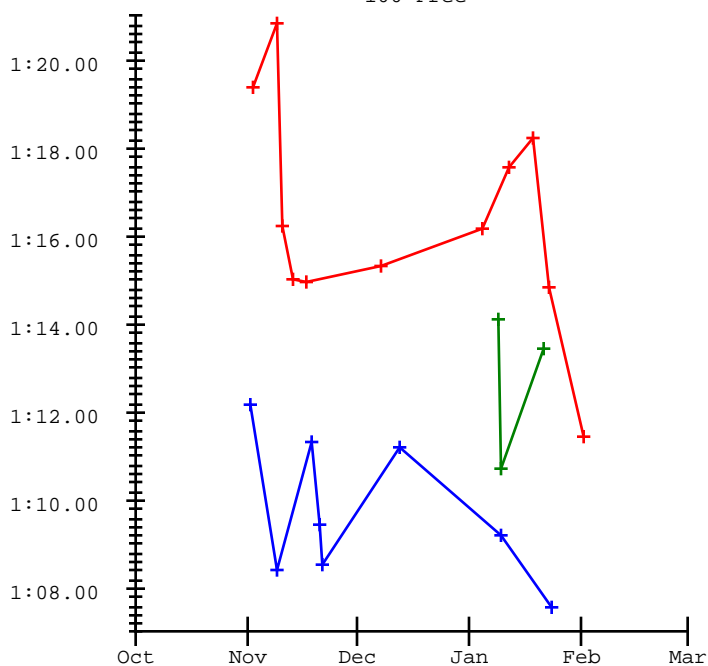

Elizabeth Ellis

Meet	Date	200 Free	200 I.M.	50 Free	100 Fly	100 Free	500 Free	100 Back	100 Breast
2022-2023 Best Times									
2023-2024 Best Times		3:01.64		33.37		1:11.44		1:23.04	
2024-2025 Best Times				30.29		1:07.55		1:18.49	
Wasatch Kickoff Invite	11-08-2025			31.46				1:15.59	
Olympus v. Wasatch 25	11-11-2025			30.96				1:14.83	
Pre-Region 3 Invite	11-20-2025			31.69				1:16.27	
2025 Thanksgiving Invi	11-21-2025			31.44				1:18.16	
Wasatch Winter Invite	12-12-2025			33.49				1:19.38	
Red Rock Sprint Meet	01-09-2026			33.48		1:14.15			
Red Rock Invite	01-10-2026					1:10.71		1:21.22	
Morgan v. Wasatch 26	01-13-2026			32.36				1:19.48	
Union & South Summit v	01-22-2026					1:13.46		1:18.55	
Region 3 Championship	01-31-2026			32.41				1:17.14	

2022-2023 2023-2024 2024-2025 2025-2026

200 Free

50 Free

100 Free

100 Back