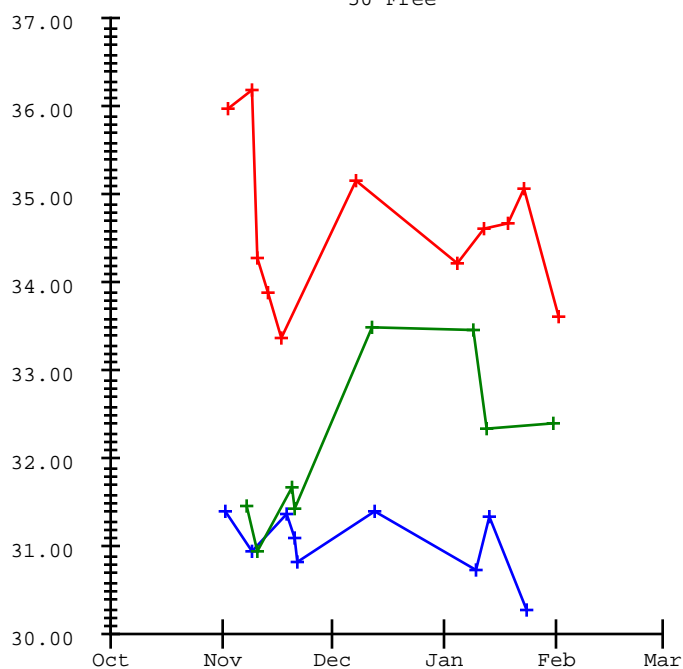

Elizabeth Ellis

Meet	Date	200 Free	200 I.M.	50 Free	100 Fly	100 Free	500 Free	100 Back	100 Breast
2022-2023 Best Times									
2023-2024 Best Times		3:01.64		33.37		1:11.44		1:23.04	
2024-2025 Best Times				30.29		1:07.55		1:18.49	
Wasatch Kickoff Invite	11-08-2025			31.46				1:15.59	
Olympus v. Wasatch 25	11-11-2025			30.96				1:14.83	
Pre-Region 3 Invite	11-20-2025			31.69				1:16.27	
2025 Thanksgiving Invi	11-21-2025			31.44				1:18.16	
Wasatch Winter Invite	12-12-2025			33.49				1:19.38	
Red Rock Sprint Meet	01-09-2026			33.48		1:14.15			
Red Rock Invite	01-10-2026					1:10.71		1:21.22	
Morgan v. Wasatch 26	01-13-2026			32.36				1:19.48	
Union & South Summit v	01-22-2026					1:13.46		1:18.55	
Region 3 Championship	01-31-2026			32.41				1:17.14	

2022-2023 2023-2024 2024-2025 2025-2026

200 Free

50 Free

100 Free

100 Back